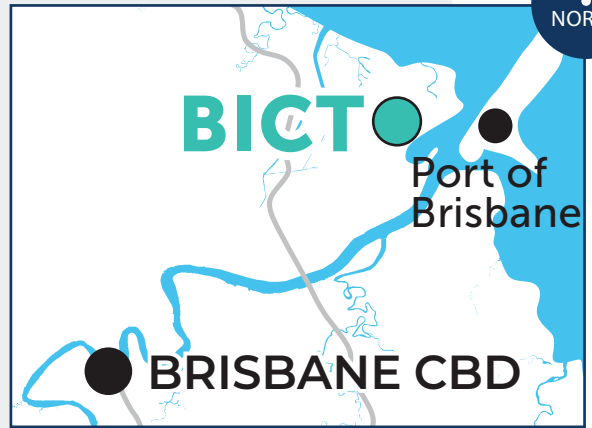

Brisbane International Cruise Terminal

Address:
1 Cruise Terminal Drive
(via Marine Road), Pinkenba

PRIORS ROAD

BANCROFT ROAD

STREET

TO
BRISBANE CBD

LOMANDRA DRIVE
(To Brisbane Airport)

BRISBANE RIVER

Directions to the Brisbane International Cruise Terminal

1. Follow Kingsford Smith Drive which becomes Eagle Farm Road as you turn left over the train line
2. Veer left as the road forks into Main Myrtletown Road
3. Right into Priors Road
4. Left into Bancroft Road
5. Right into Brownlee Street
6. Left into Main Beach Road
7. Finally, turn right into Marine Road which becomes Cruise Terminal Drive and follow signs to the Terminal car park