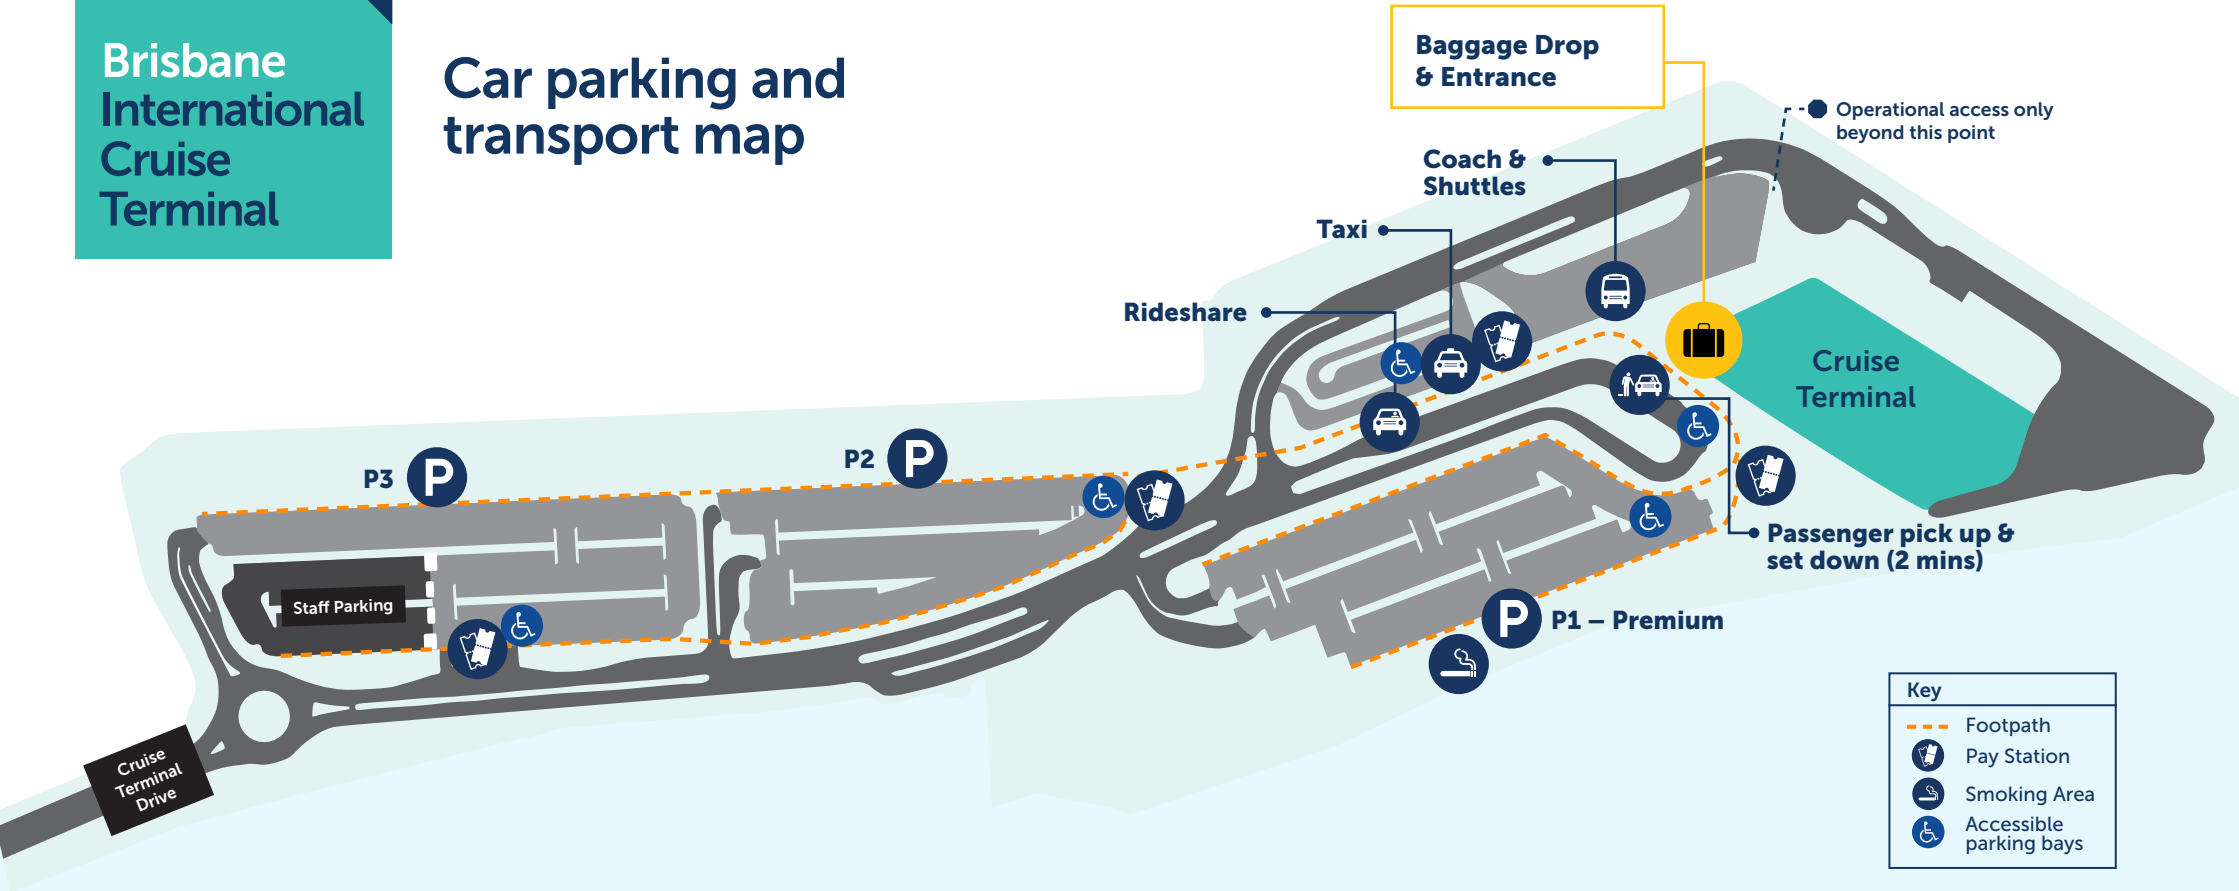

Brisbane International Cruise Terminal

Car parking and transport map

P1 – Premium

- Most car parking under shade structures (not enclosed)
- Accessible parking (open air parking; closest to terminal building)
- Exit boom gates accept Master and Visa card only
- Electric vehicle charging station and parking bays
- No vehicles with trailers
- Approx. 50 metres to 220 metres to building entrance

Passenger pick up & set down

Maximum 2 minutes passenger pick up & set down:

- Private vehicles only
- Accessible pick up & set down bays
- Driver to remain in vehicle
- No vehicles with trailers
- Approx. 40 metres to building entrance

Brisbane International Cruise Terminal

Address:
1 Cruise Terminal Drive
(via Marine Road), Pinkenba

PRIORS ROAD

BANCROFT ROAD

STREET

TO
BRISBANE CBD

LOMANDRA DRIVE
(To Brisbane Airport)

BRISBANE RIVER

Directions to the Brisbane International Cruise Terminal

1. Follow Kingsford Smith Drive which becomes Eagle Farm Road as you turn left over the train line
2. Veer left as the road forks into Main Myrtletown Road
3. Right into Priors Road
4. Left into Bancroft Road
5. Right into Brownlee Street
6. Left into Main Beach Road
7. Finally, turn right into Marine Road which becomes Cruise Terminal Drive and follow signs to the Terminal car park