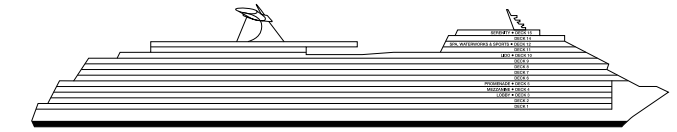

CARNIVAL HORIZON.

ACCOMMODATIONS SYMBOL LEGEND

- ▲ Twin Bed and Single Sofa Bed
- ★ 2 Twin Beds (convert to King) and Single Sofa Bed
- 2 Twin Beds (convert to King) and 1 Upper Pullman
- ⋮ 2 Twin Beds (convert to King) and 2 Upper Pullmans
- 2 Twin Beds (convert to King), Single Sofa Bed and 1 Upper Pullman
- † 2 Twin Beds (convert to King) and Double Sofa Bed
- ▼ 2 Twin Beds (convert to King), Single Sofa Bed and 2 Upper Pullmans. Beds do not convert to King when both Upper Pullmans in use.
- ∞ 2 Twin Beds (convert to King), Double Sofa Bed and 1 Upper Pullman
- ◆ Stateroom with 2 Porthole Windows
- ◁ Connecting Staterooms (ideal for families and groups of friends)
- * Twin Beds do not convert to a King Bed.
- U Unisex Wheelchair Accessible Restroom

DECK PLANS

Please contact Guest Access Services for specific ship accessibility features. You may also visit <http://www.carnival.com/about-carnival/special-needs.aspx>

Gross Tonnage: 133,500 Length: 1,055 feet Beam: 122 feet
Cruising Speed: 18 Knots Guest Capacity: 3,960 (Double Occupancy)
Total Staff: 1,450 Registry: Panama