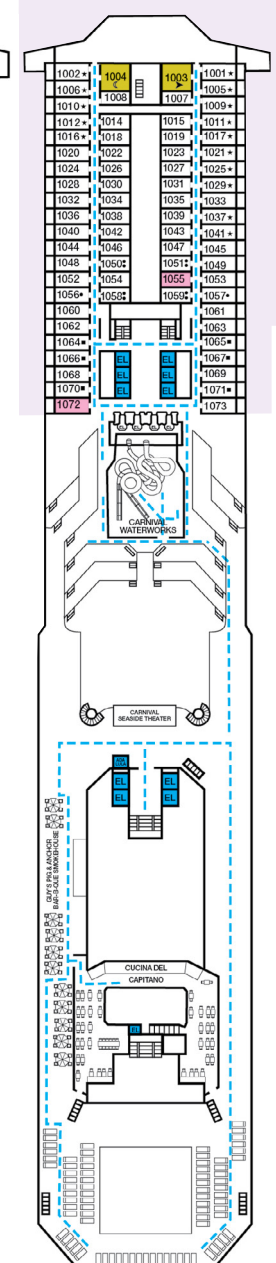

Panorama • Deck 10

Cloud 9 and ACCOMMODATIONS