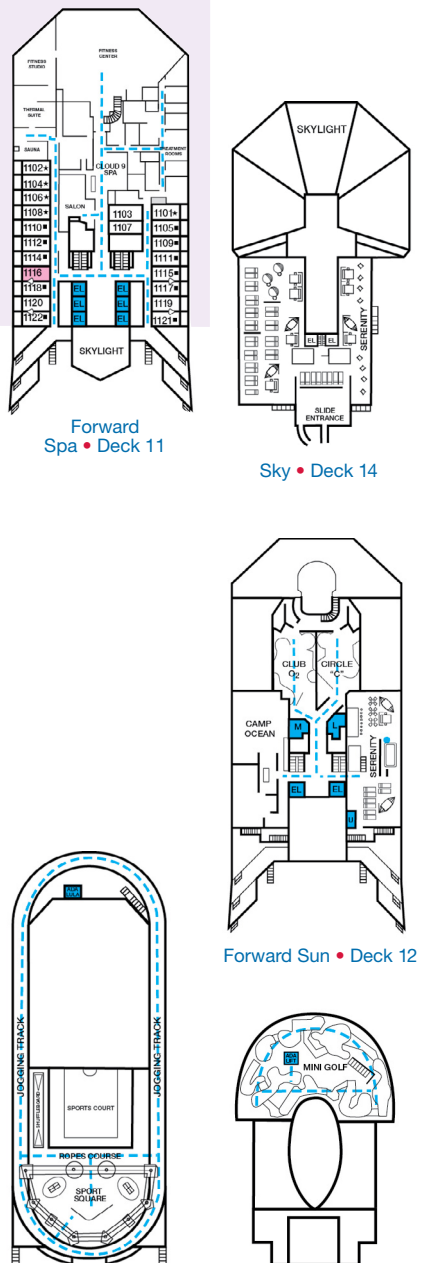

- Accessible Routes including Ramps
- Restrooms, Elevators, Lifts and other Accessible Areas
- Fully Accessible Staterooms (FAC)
- Fully Accessible Staterooms - Single Side Approach (FAC-SSA)
- Ambulatory Accessible Staterooms (AAC)

Gross Tonnage: 101,509 Length: 893 Feet Beam: 116 Feet
Cruising Speed: 21 Knots Guest Capacity: 2,984 (Double Occupancy)
Total Staff: 1,108 Registry: The Bahamas

Riviera • Deck 1

Main • Deck 2

Lobby • Deck 3

Atlantic • Deck 4

Promenade • Deck 5

Upper • Deck 6

Empress • Deck 7

Verandah • Deck 8

Lido • Deck 9

Panorama • Deck 10

Aft Spa • Deck 11

Aft Sun • Deck 12

Cloud 9 and ACCOMMODATIONS

Forward Spa • Deck 11
Sky • Deck 14

Forward Sun • Deck 12