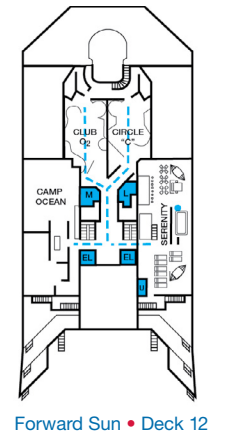

Gross Tonnage: 101,509 Length: 893 Feet Beam: 116 Feet
Cruising Speed: 21 Knots Guest Capacity: 2,984 (Double Occupancy)
Total Staff: 1,108 Registry: The Bahamas

Riviera • Deck 1

Main • Deck 2

Lobby • Deck 3

Atlantic • Deck 4

Promenade • Deck 5

Upper • Deck 6

Empress • Deck 7

Verandah • Deck 8

Lido • Deck 9

Panorama • Deck 10

Aft Spa • Deck 11

Aft Sun • Deck 12

Cloud 9 and ACCOMMODATIONS

Forward Spa • Deck 11
Sky • Deck 14

Forward Sun • Deck 12