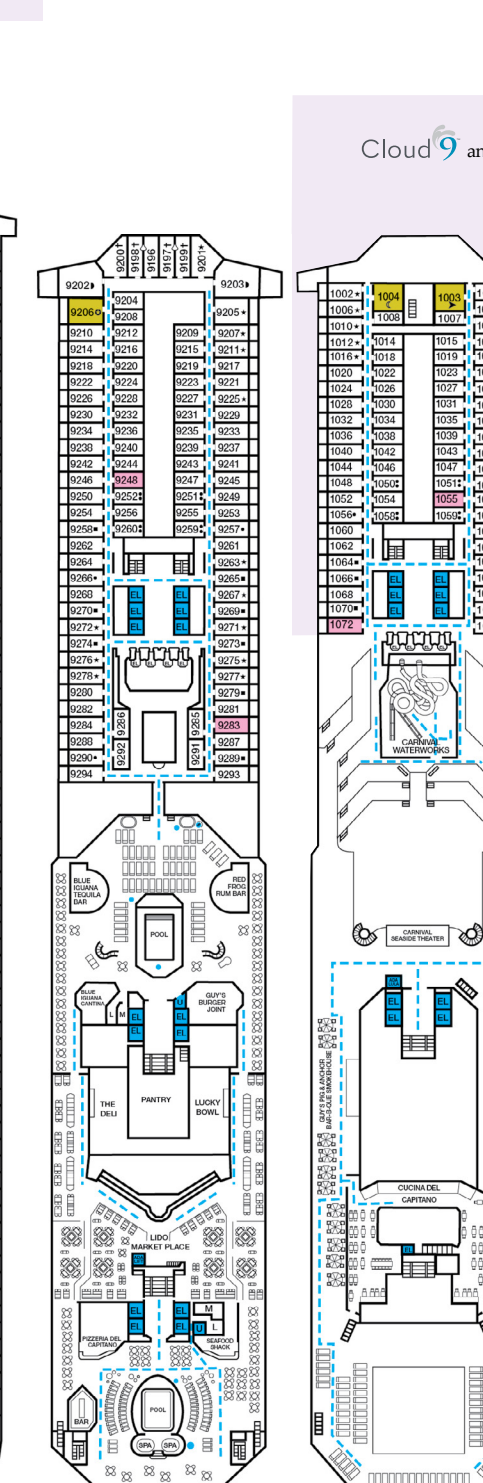

- Accessible Routes including Ramps
- Restrooms, Elevators, Lifts and other Accessible Areas
- Fully Accessible Staterooms (FAC)
- Fully Accessible Staterooms - Single Side Approach (FAC-SSA)
- Ambulatory Accessible Staterooms (AAC)

Gross Tonnage: 101,509 Length: 893 Feet Beam: 116 Feet
Cruising Speed: 21 Knots Guest Capacity: 2,984 (Double Occupancy)
Total Staff: 1,108 Registry: The Bahamas

Riviera • Deck 1

Main • Deck 2

Lobby • Deck 3

Atlantic • Deck 4

Promenade • Deck 5

Upper • Deck 6

Empress • Deck 7

Verandah • Deck 8

Lido • Deck 9

Panorama • Deck 10

Aft Spa • Deck 11

Aft Sun • Deck 12

Cloud 9 and ACCOMMODATIONS

Forward Spa • Deck 11
Sky • Deck 14

Forward Sun • Deck 12