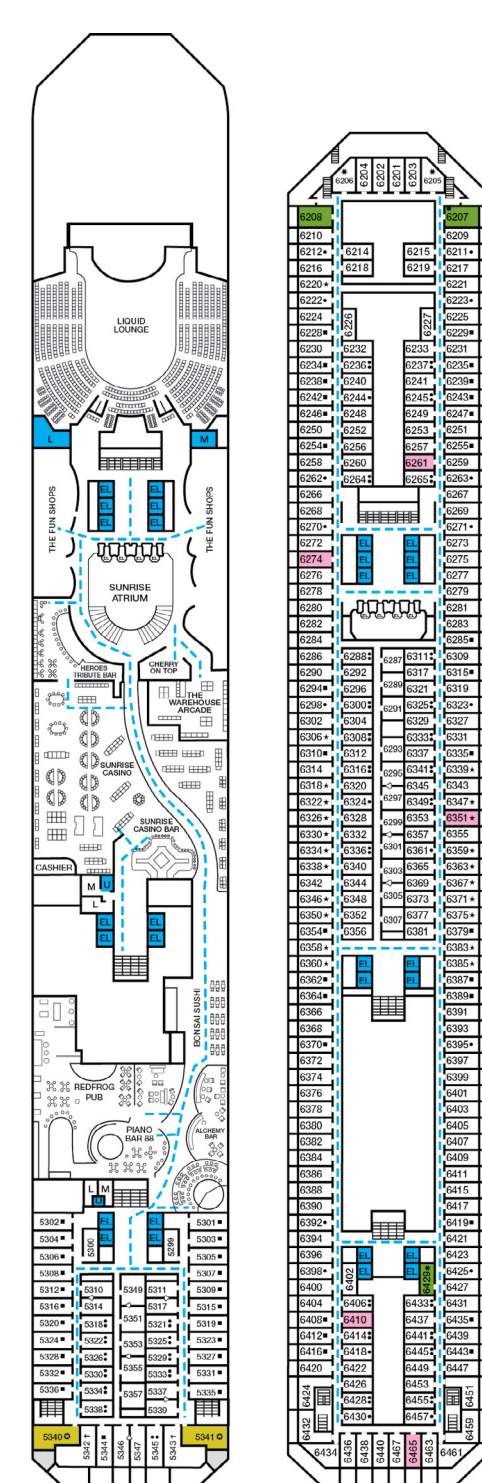

CARNIVAL SUNRISE®

ACCOMMODATIONS SYMBOL LEGEND

- ▲ Twin Bed and Single Sofa Bed
- ▶ King Bed does not convert to Twin Beds
- ★ 2 Twin Beds (convert to King) and Single Sofa Bed
- 2 Twin Beds (convert to King) and 1 Upper Pullman
- ⊙ King Bed (does not convert to Twin Beds) and Single Sofa Bed
- ⊕ King Bed (does not convert to Twin Beds) and 1 Upper Pullman
- ⊖ 2 Twin Beds (convert to King) and 2 Upper Pullmans
- ⊗ 2 Twin Beds (convert to King), Single Sofa Bed and 1 Upper Pullman
- ⊘ 2 Twin Beds (convert to King) and Double Sofa Bed
- ⊙ 2 Twin Beds (convert to King), Double Sofa Bed and 1 Lower Pullman

- Accessible Routes including Ramps
- Restrooms, Elevators, Lifts and other Accessible Areas
- Fully Accessible Staterooms (FAC)
- Fully Accessible Staterooms - Single Side Approach (FAC-SSA)
- Ambulatory Accessible Staterooms (AAC)

Gross Tonnage: 101,509 Length: 893 Feet Beam: 116 Feet
Cruising Speed: 21 Knots Guest Capacity: 2,984 (Double Occupancy)
Total Staff: 1,108 Registry: The Bahamas

Riviera • Deck 1

Main • Deck 2

Lobby • Deck 3

Atlantic • Deck 4

Promenade • Deck 5

Upper • Deck 6

Empress • Deck 7

Verandah • Deck 8

Lido • Deck 9

Panorama • Deck 10

Aft Spa • Deck 11