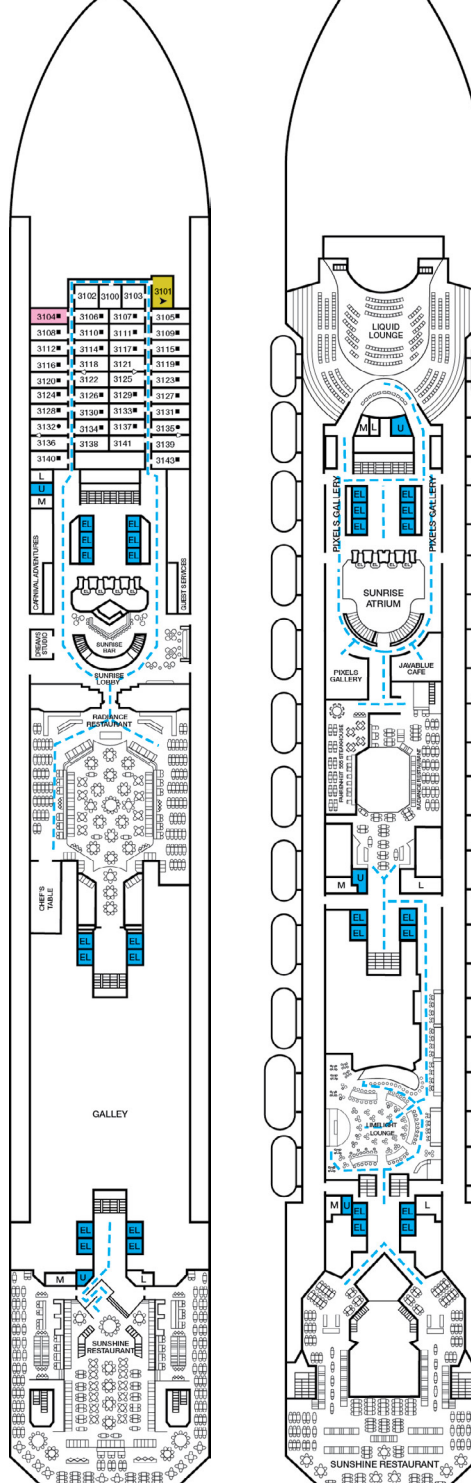

CARNIVAL SUNRISE®

ACCOMMODATIONS SYMBOL LEGEND

- ▲ Twin Bed and Single Sofa Bed
- ▶ King Bed does not convert to Twin Beds
- ★ 2 Twin Beds (convert to King) and Single Sofa Bed
- 2 Twin Beds (convert to King) and 1 Upper Pullman
- ⊙ King Bed (does not convert to Twin Beds) and Single Sofa Bed
- ⊕ King Bed (does not convert to Twin Beds) and 1 Upper Pullman
- ⊖ 2 Twin Beds (convert to King) and 2 Upper Pullmans
- ⊗ 2 Twin Beds (convert to King), Single Sofa Bed and 1 Upper Pullman
- ⊘ 2 Twin Beds (convert to King) and Double Sofa Bed
- ⊙ 2 Twin Beds (convert to King), Double Sofa Bed and 1 Lower Pullman

- Accessible Routes including Ramps
- Restrooms, Elevators, Lifts and other Accessible Areas
- Fully Accessible Staterooms (FAC)
- Fully Accessible Staterooms - Single Side Approach (FAC-SSA)
- Ambulatory Accessible Staterooms (AAC)

DECK PLANS

Please contact Guest Access Services for specific ship accessibility features. You may also visit <http://www.carnival.com/about-carnival/special-needs.aspx>

Spa accommodations include private access, special amenities and priority reservations at the Cloud 9 Spa.

Gross Tonnage: 101,509 Length: 893 Feet Beam: 116 Feet
Cruising Speed: 21 Knots Guest Capacity: 2,984 (Double Occupancy)
Total Staff: 1,108 Registry: The Bahamas

Riviera • Deck 1

Main • Deck 2

Lobby • Deck 3