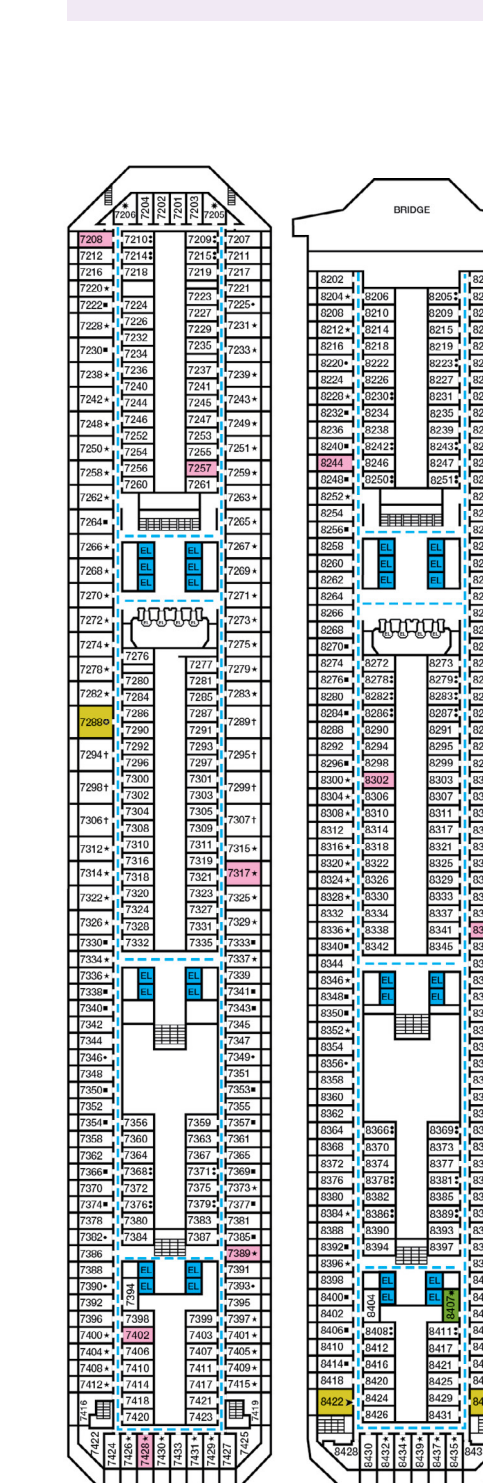

CARNIVAL SUNRISE®

ACCOMMODATIONS SYMBOL LEGEND

- ▲ Twin Bed and Single Sofa Bed
- ▶ King Bed does not convert to Twin Beds
- ★ 2 Twin Beds (convert to King) and Single Sofa Bed
- 2 Twin Beds (convert to King) and 1 Upper Pullman
- ⊙ King Bed (does not convert to Twin Beds) and Single Sofa Bed
- ⊕ King Bed (does not convert to Twin Beds) and 1 Upper Pullman
- ⊖ 2 Twin Beds (convert to King) and 2 Upper Pullmans
- ⊗ 2 Twin Beds (convert to King), Single Sofa Bed and 1 Upper Pullman
- ⊘ 2 Twin Beds (convert to King) and Double Sofa Bed
- ⊙ 2 Twin Beds (convert to King), Double Sofa Bed and 1 Lower Pullman

Gross Tonnage: 101,509 Length: 893 Feet Beam: 116 Feet
Cruising Speed: 21 Knots Guest Capacity: 2,984 (Double Occupancy)
Total Staff: 1,108 Registry: The Bahamas

Riviera • Deck 1

Main • Deck 2

Lobby • Deck 3

Atlantic • Deck 4

Promenade • Deck 5

Upper • Deck 6

Empress • Deck 7

Verandah • Deck 8

Lido • Deck 9

Panorama • Deck 10

Aft Spa • Deck 11

Aft Sun • Deck 12

Cloud 9 and ACCOMMODATIONS

Forward Spa • Deck 11
Sky • Deck 14

Forward Sun • Deck 12