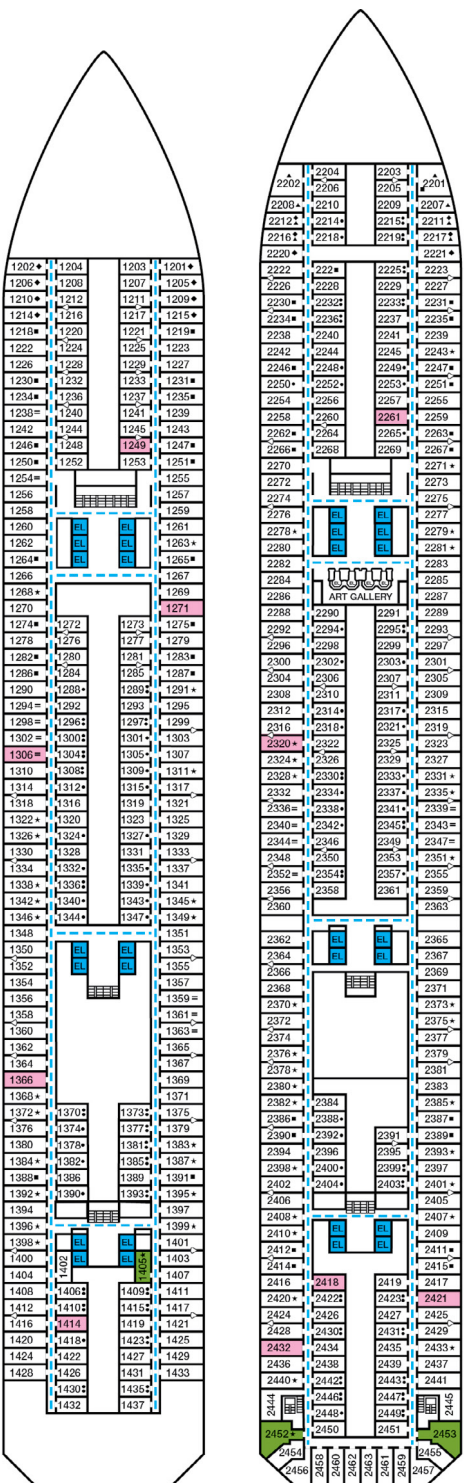

CARNIVAL SUNRISE®

ACCOMMODATIONS SYMBOL LEGEND

- ▲ Twin Bed and Single Sofa Bed
- ▶ King Bed does not convert to Twin Beds
- ★ 2 Twin Beds (convert to King) and Single Sofa Bed
- 2 Twin Beds (convert to King) and 1 Upper Pullman
- ⊙ King Bed (does not convert to Twin Beds) and Single Sofa Bed
- ⊕ King Bed (does not convert to Twin Beds) and 1 Upper Pullman
- ⊖ 2 Twin Beds (convert to King) and 2 Upper Pullmans
- ⊗ 2 Twin Beds (convert to King), Single Sofa Bed and 1 Upper Pullman
- ⊘ 2 Twin Beds (convert to King) and Double Sofa Bed
- ⊙ 2 Twin Beds (convert to King), Double Sofa Bed and 1 Lower Pullman

- Accessible Routes including Ramps
- Restrooms, Elevators, Lifts and other Accessible Areas
- Fully Accessible Staterooms (FAC)
- Fully Accessible Staterooms - Single Side Approach (FAC-SSA)
- Ambulatory Accessible Staterooms (AAC)

Gross Tonnage: 101,509 Length: 893 Feet Beam: 116 Feet
Cruising Speed: 21 Knots Guest Capacity: 2,984 (Double Occupancy)
Total Staff: 1,108 Registry: The Bahamas

Riviera • Deck 1

Main • Deck 2

Lobby • Deck 3

Atlantic • Deck 4

Promenade • Deck 5

Upper • Deck 6

Empress • Deck 7

Verandah • Deck 8

Lido • Deck 9

Panorama • Deck 10

Aft Spa • Deck 11