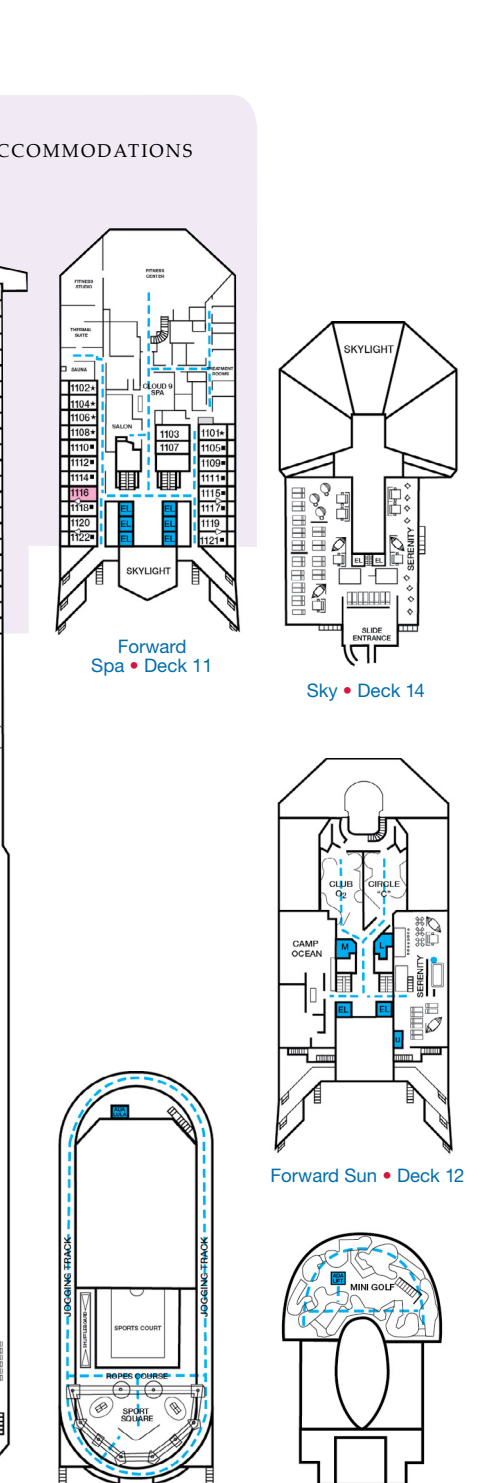

- Accessible Routes including Ramps
- Restrooms, Elevators, Lifts and other Accessible Areas
- Fully Accessible Staterooms (FAC)
- Fully Accessible Staterooms - Single Side Approach (FAC-SSA)
- Ambulatory Accessible Staterooms (AAC)

Gross Tonnage: 101,509 Length: 893 Feet Beam: 116 Feet
Cruising Speed: 21 Knots Guest Capacity: 2,984 (Double Occupancy)
Total Staff: 1,108 Registry: The Bahamas

Riviera • Deck 1

Main • Deck 2

Lobby • Deck 3

Atlantic • Deck 4

Promenade • Deck 5

Upper • Deck 6

Empress • Deck 7

Verandah • Deck 8

Lido • Deck 9

Panorama • Deck 10

Aft Spa • Deck 11

Aft Sun • Deck 12

Cloud 9 and ACCOMMODATIONS

Forward Spa • Deck 11
Sky • Deck 14

Forward Sun • Deck 12